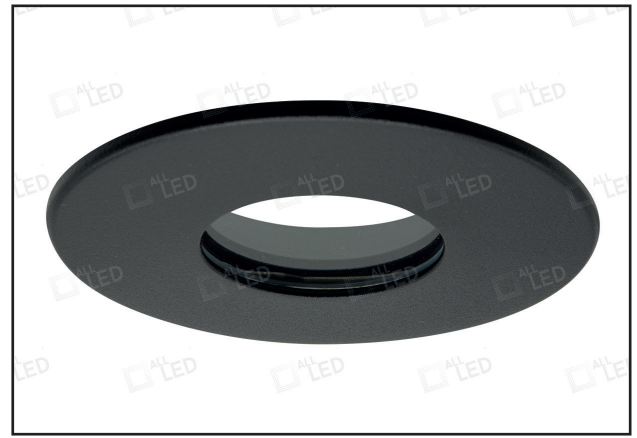

## AFD65BZ/IP/\*\*

IP65 Bezels For iCan65  
(AFD65 Range)

### PRODUCT FEATURES

- Available In Polar White, Satin Nickel, Polished Chrome, Carbon Black
- Compatible With iCan65 (AFD65) Models

### TECHNICAL SPECIFICATIONS

Code	Finish	Material
AFD65BZ/IP/WH	Polar White	Steel
AFD65BZ/IP/PC	Polished Chrome	Steel
AFD65BZ/IP/SN	Satin Nickel	Steel
AFD65BZ/IP/BLK	Carbon Black	Steel

**Polar White Bezel\***  
AFD65BZ/IP/WH

**Polished Chrome Bezel\***  
AFD65BZ/IP/PC

**Satin Nickel Bezel\***  
AFD65BZ/IP/SN

**Carbon Black Bezel\***  
AFD65BZ/IP/BLK

\*Sold Separately